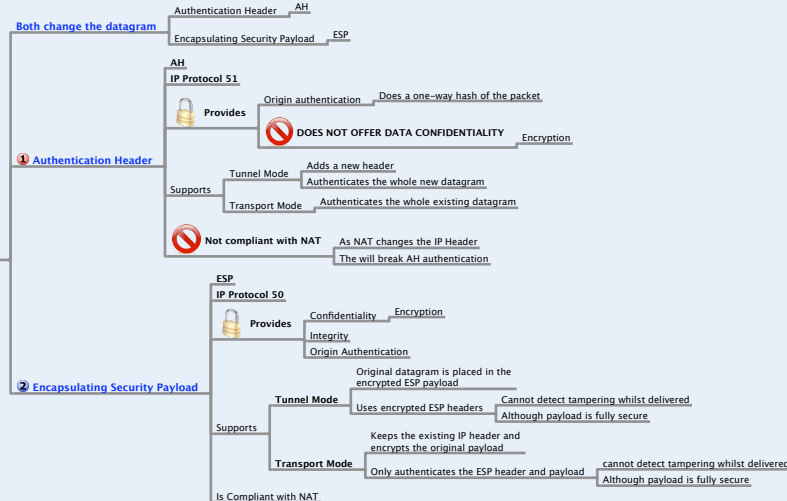

Motivation and Study Techniques to help you learn, remember, and pass your technical exams!

Cisco
CISSP
CEH
More coming soon...

Visit us www.mindcert.com

Definition

Provides security services at the IP layer

A framework of services

Adds security to the upper layers in the OSI model

Utilizes Security Associations (SA)

- By Implementing a new set of headers
- One SA is required per direction
- A router to router IPsec VPN will use two SA's
- One in each direction

Two Frame Formats

Two Protection Modes

Key Exchange