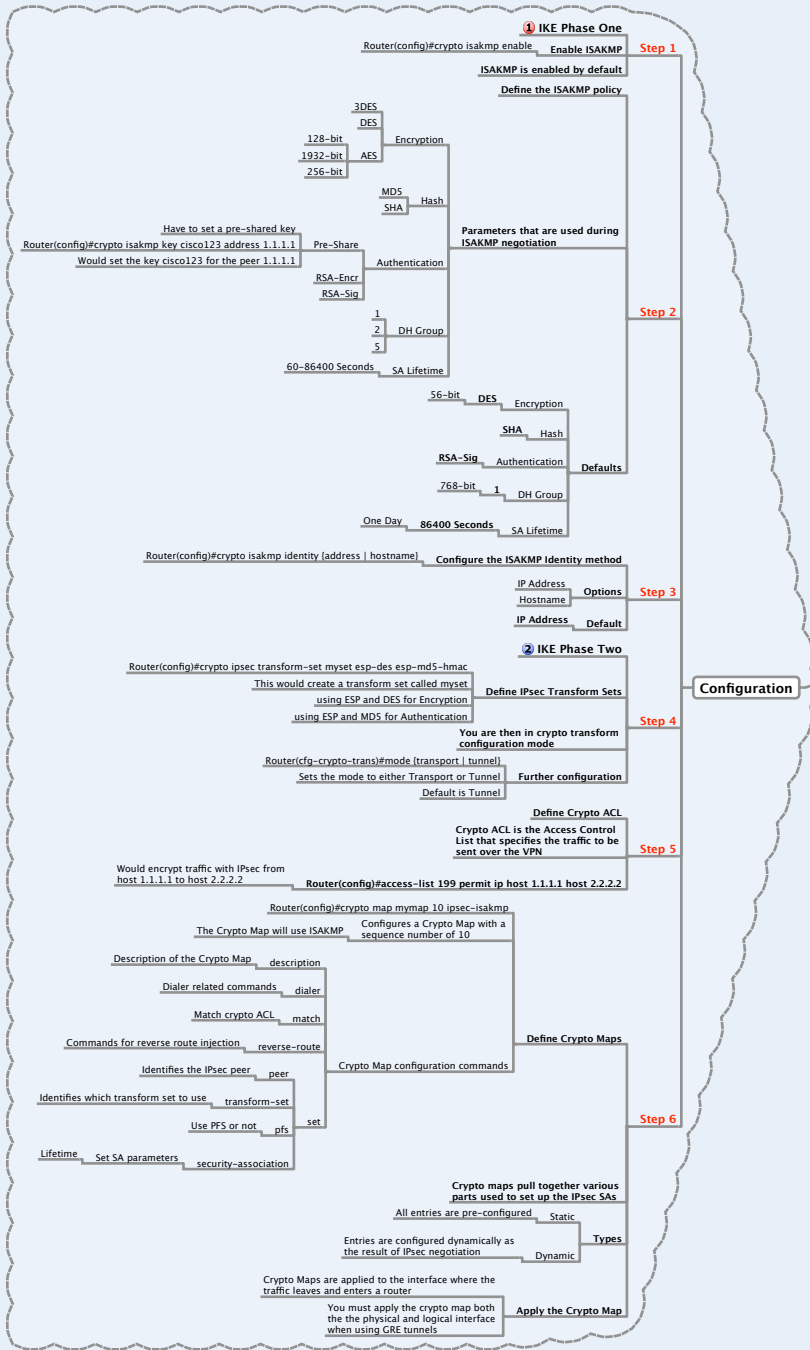

Motivation and Study Techniques to help you learn, remember, and pass your technical exams!

Cisco
CISSP
CEH
More coming soon...

Visit us www.mindcert.com

Definition

Provides security services at the IP layer

A framework of services

Adds security to the upper layers in the OSI model

Utilizes Security Associations (SA)

- By Implementing a new set of headers
- One SA is required per direction
- A router to router IPsec VPN will use two SA's
- One in each direction

Two Frame Formats

Two Protection Modes

Key Exchange