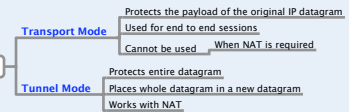

A framework of services

Adds security to the upper layers in the OSI model

Utilizes Security Associations (SA)

- By Implementing a new set of headers
- One SA is required per direction
- A router to router IPsec VPN will use two SA's
- One in each direction

Two Frame Formats

Two Protection Modes

Key Exchange